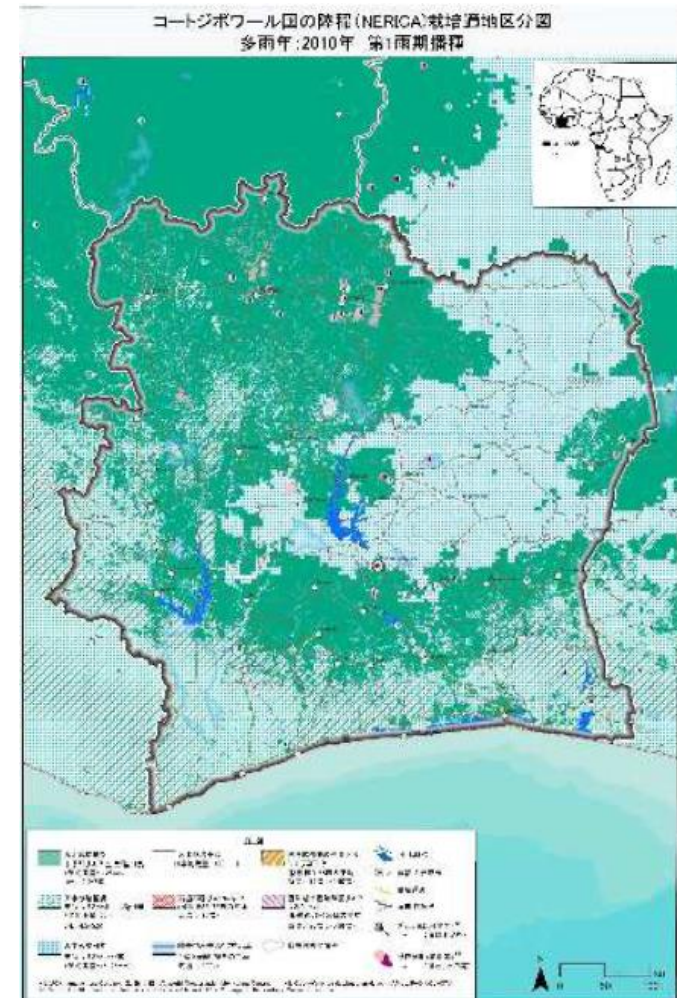

AGENDA 4

COORDINATION THROUGH CARD INITIATIVE

CARD

COALITION for AFRICAN
RICE DEVELOPMENT

Information: Basis of Coordination

CARD Web site
Geo Portal

More information

For example, JICA Study

CARD web site as Rice portal

- Please use CARD web site as an Africa rice information portal
- Please help the site updated
 - NRDS Annual Rice Sector Review
 - Development partners

CARD

COALITION for AFRICAN
RICE DEVELOPMENT