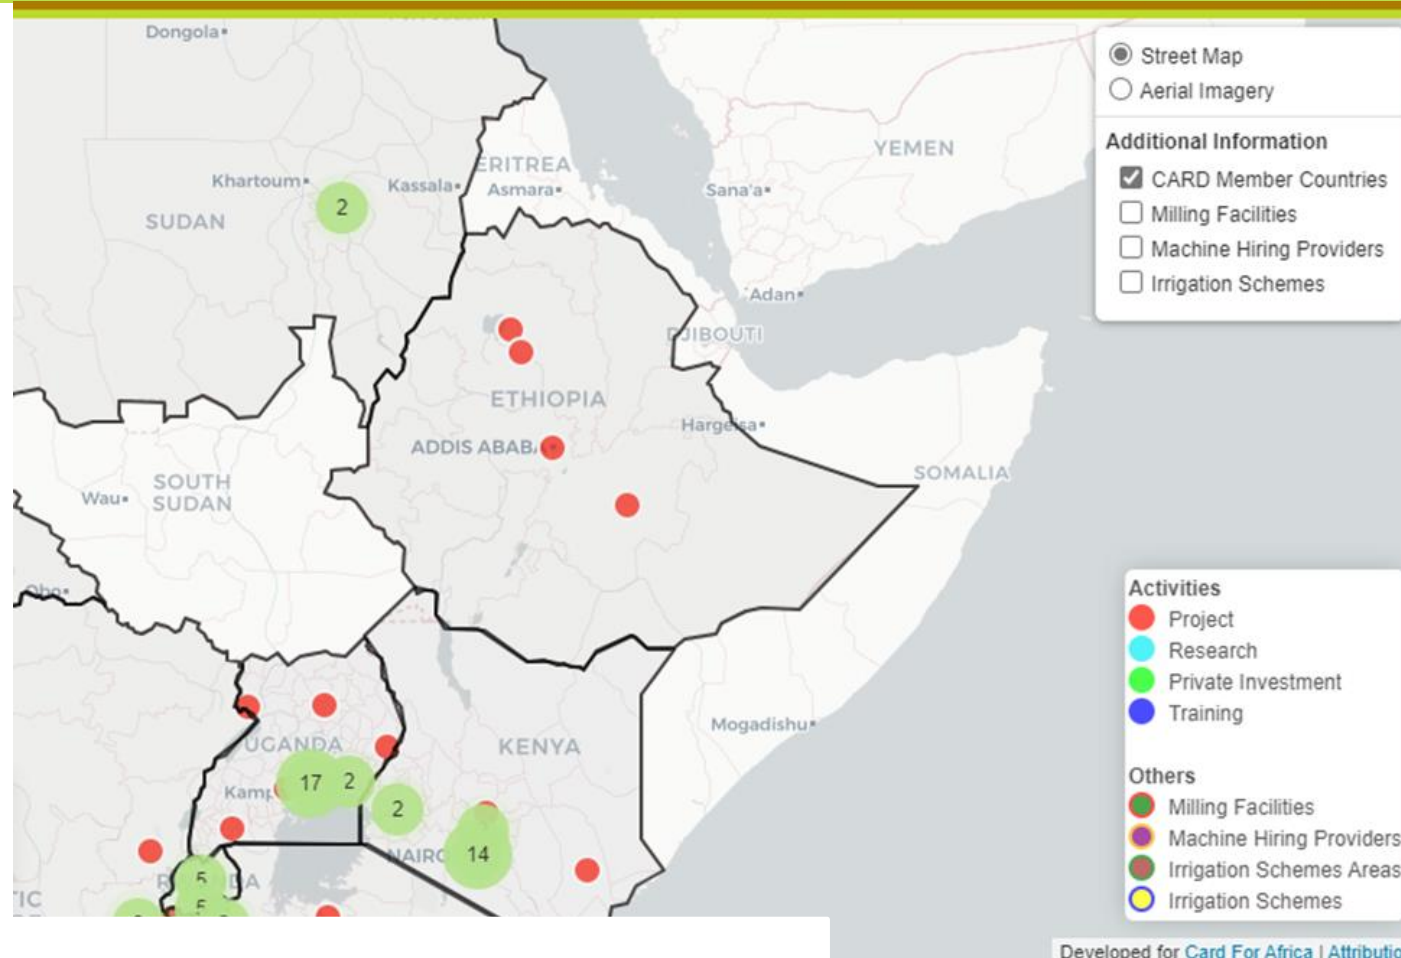

AGENDA 4

COORDINATION THROUGH CARD INITIATIVE

CARD

COALITION for AFRICAN
RICE DEVELOPMENT

Information: Basis of Coordination

CARD Web site
Geo Portal

More information

For example, JICA Study

CARD web site as Rice portal

- Please use CARD web site as an Africa rice information portal
- Please help the site updated
 - NRDS Annual Rice Sector Review
 - Development partners

CARD

COALITION for AFRICAN
RICE DEVELOPMENT

Introduction of South-south cooperation partners

6 SSC partners

Brazil

Egypt

Indonesia

Philippines

Thailand

Vietnam