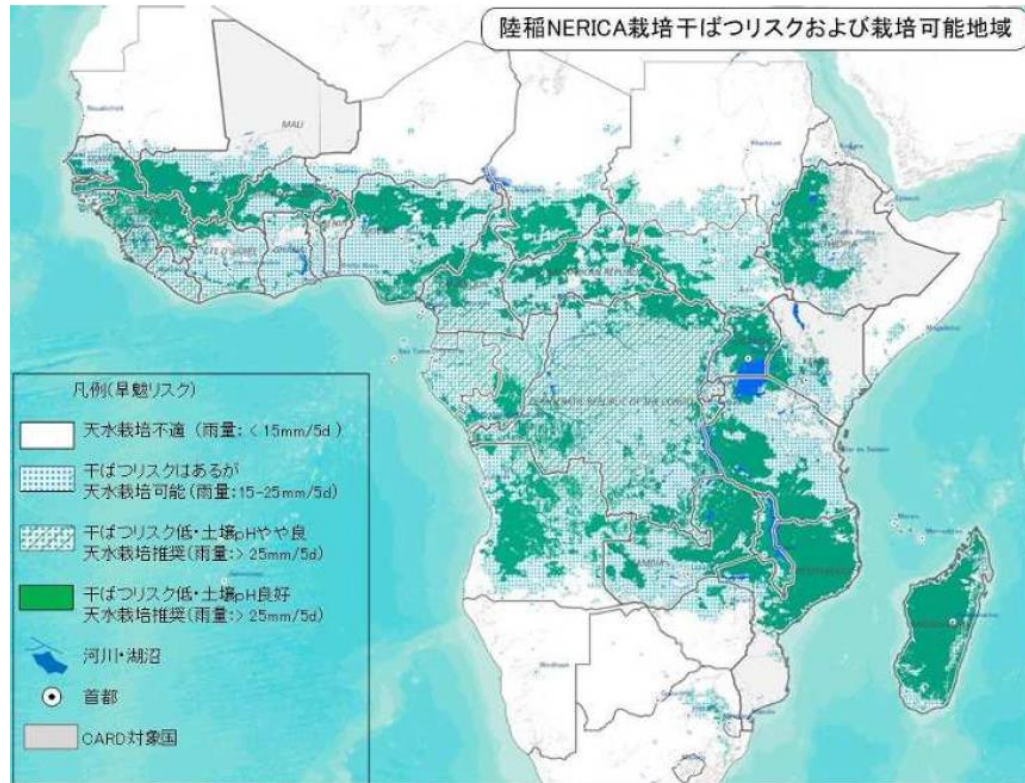

AGENDA 4

COORDINATION THROUGH CARD INITIATIVE

CARD

COALITION for AFRICAN
RICE DEVELOPMENT

Information: Basis of Coordination

CARD Web site
Geo Portal

More information

For example, JICA Study

CARD web site as Rice portal

- Please use CARD web site as an Africa rice information portal
- Please help the site updated
 - NRDS Annual Rice Sector Review
 - Development partners

CARD

COALITION for AFRICAN
RICE DEVELOPMENT