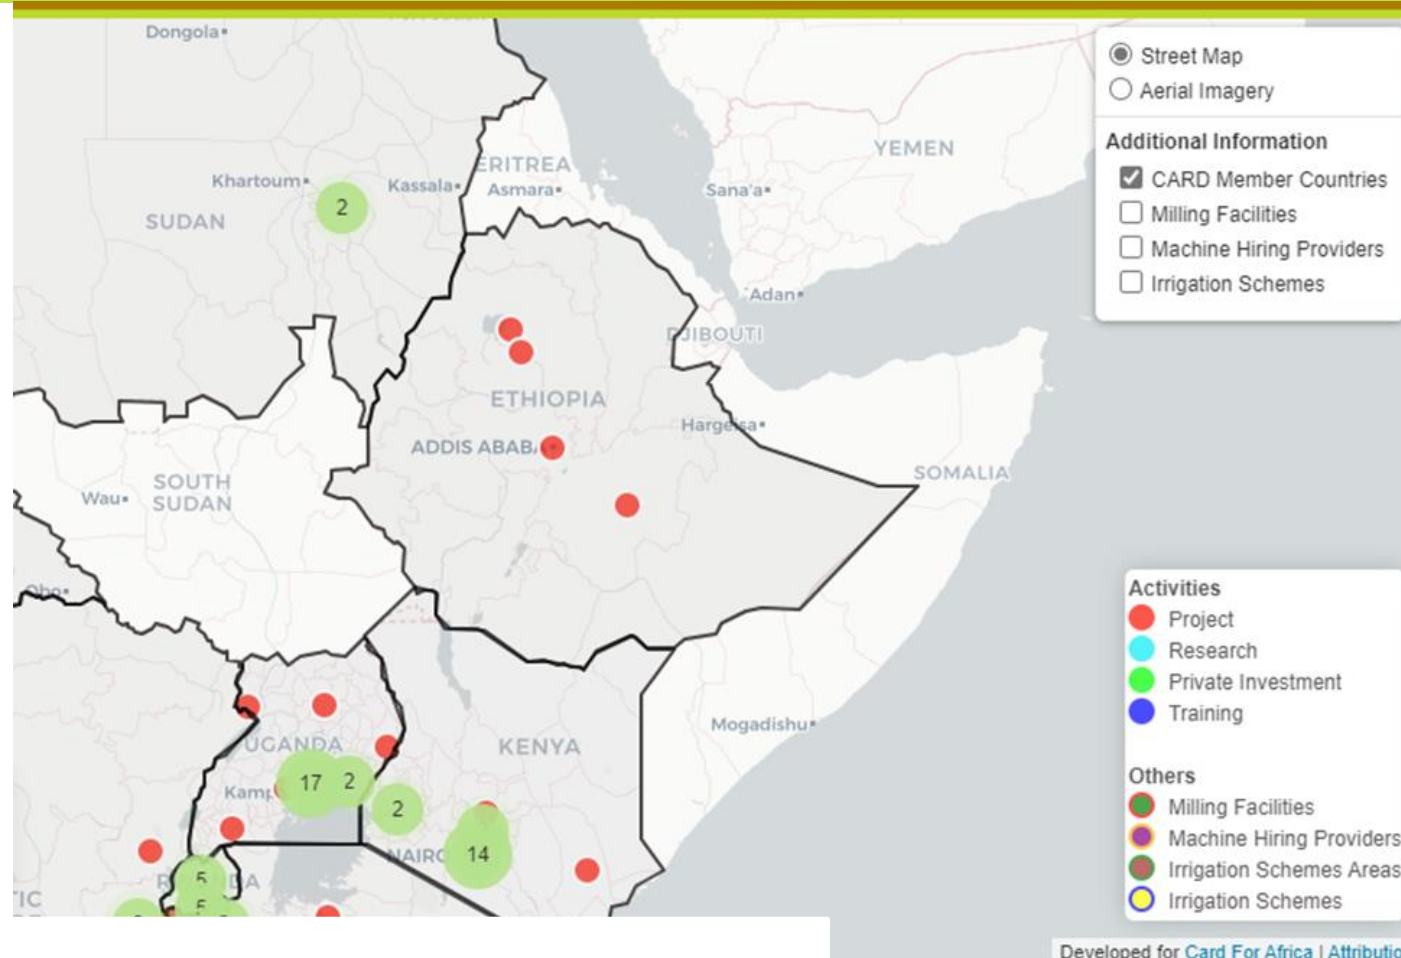

AGENDA 4

COORDENAÇÃO ATRAVÉS DA INICIATIVA CARD

CARD

COALITION for AFRICAN
RICE DEVELOPMENT

Information: Basis of Coordination

CARD Web site
Geo Portal

More information

For example, JICA Study

CARD

COALITION for AFRICAN
RICE DEVELOPMENT

CARD web site as Rice portal

- Utilizar o sítio Web do CARD como um portal de informação sobre o arroz em África
- Por favor, ajude a atualizar o sítio
 - NRDS Annual Rice Sector Review
 - Development partners

Introduction of South-south cooperation partners

6 SSC partners

Brazil

Egypt

Indonesia

Philippines

Thailand

Vietnam