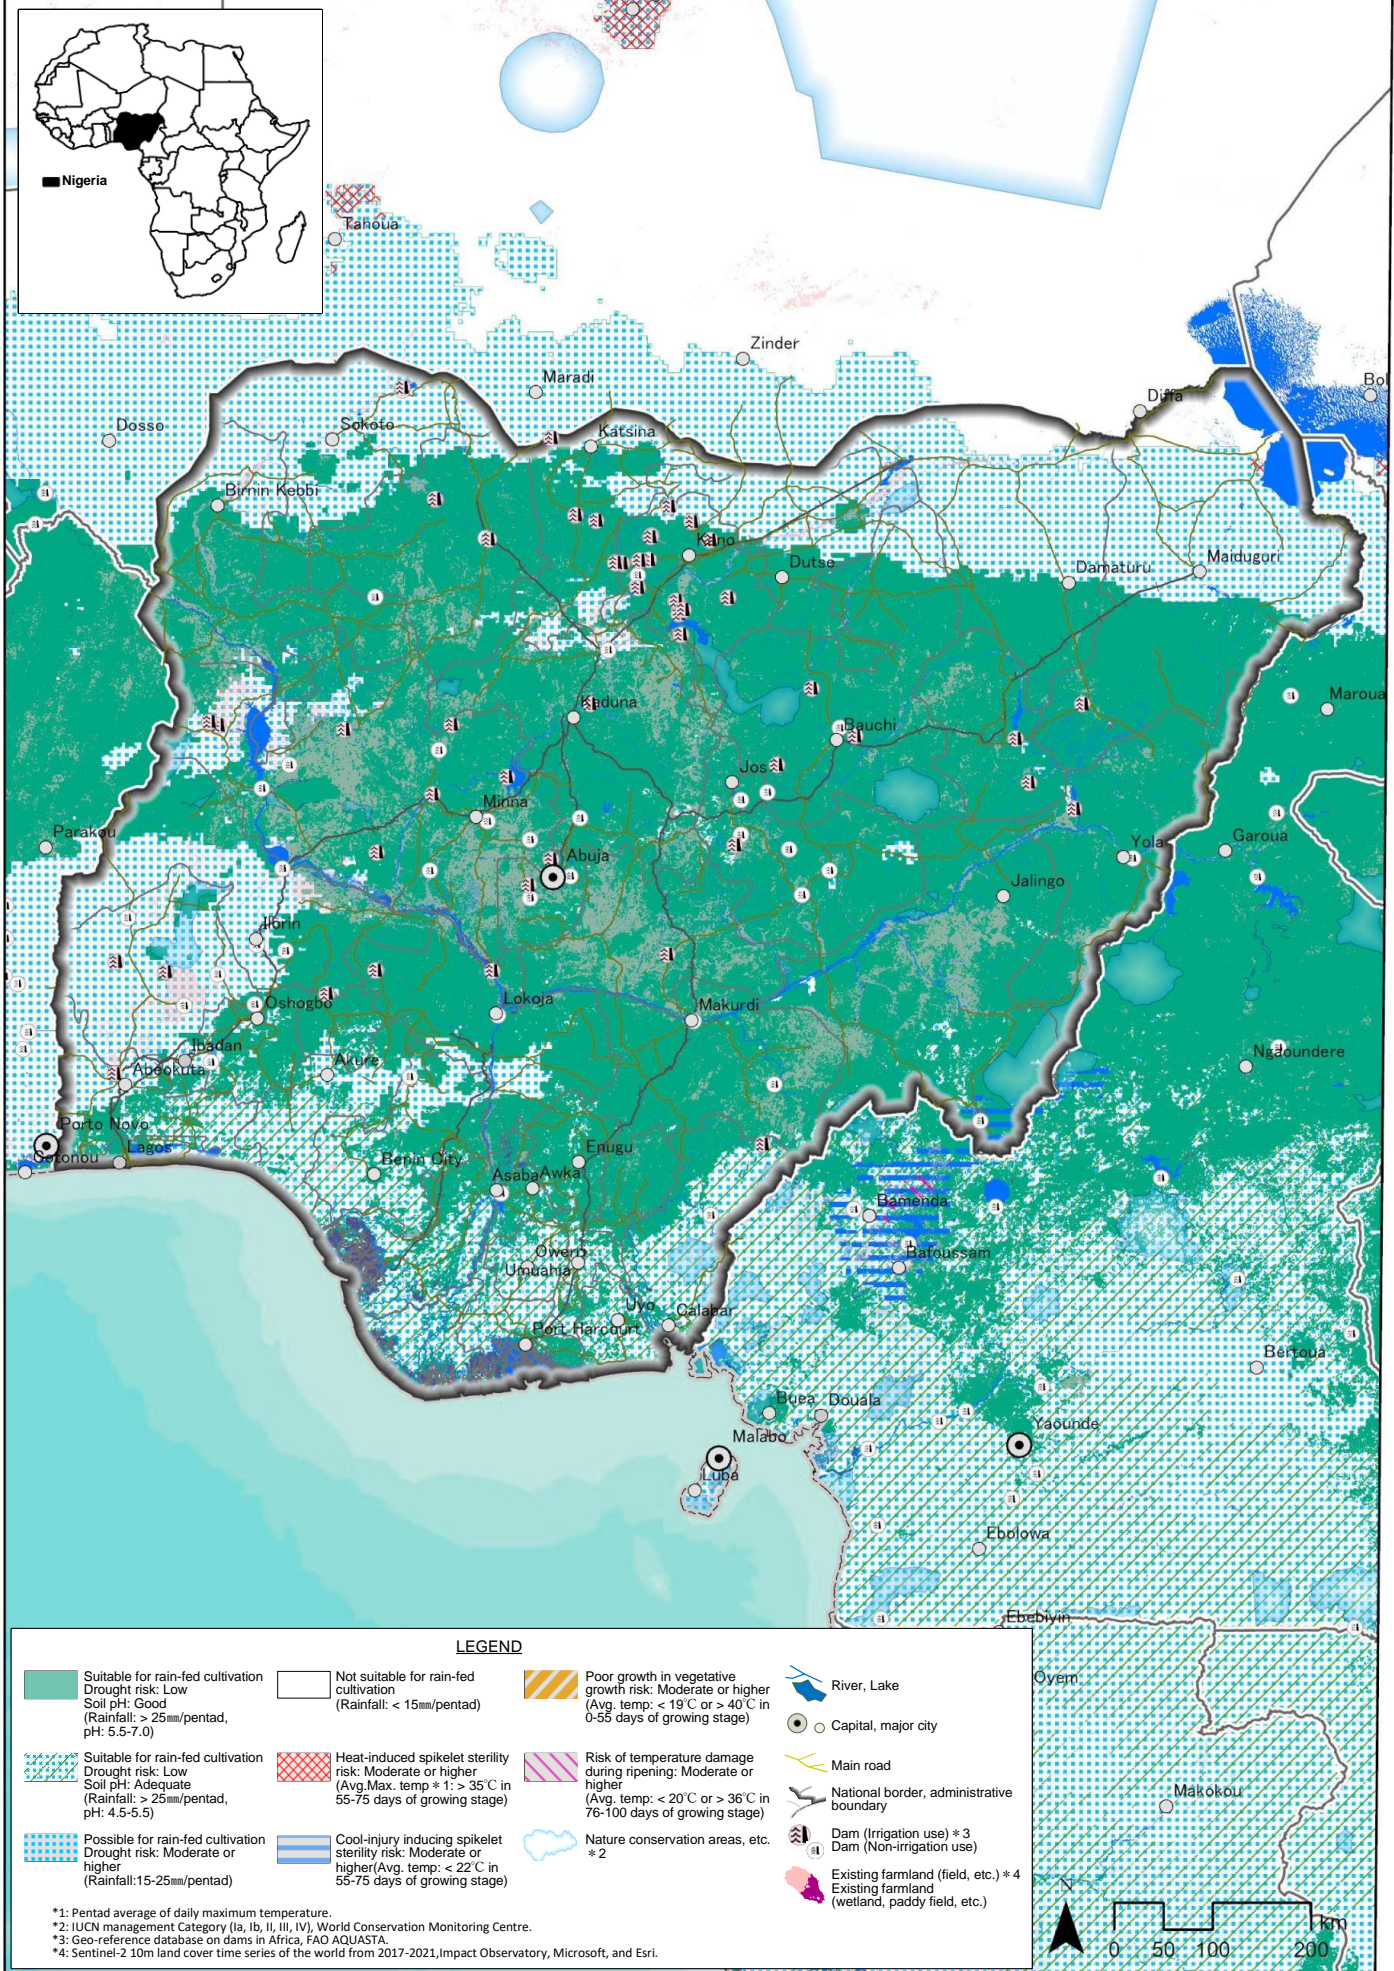

Map of suitable areas for cultivation of upland rice (NERICA) in Republic of Nigeria
 Rainy year 2010 : 1st rainy season sowing

Map of suitable areas for cultivation of upland rice (NERICA) in Republic of Nigeria

Rainy year 2010 : 2nd rainy season sowing

Source: Information collection survey for the expansion of the community-based smallholder irrigation (COBSI) in the Sub-Saharan Africa: final report; Tokyo: Japan International Cooperation Agency; Sanyu Consultants Inc., 2023.2

Map of suitable areas for cultivation of upland rice (NERICA) in Nigeria
Drought year 2015 : 1st rainy season sowing

Source: Information collection survey for the expansion of the community-based smallholder irrigation (COBSI) in the Sub-Saharan Africa: final report; Tokyo: Japan International Cooperation Agency: Sanyu Consultants Inc., 2023.2

Map of suitable areas for cultivation of upland rice (NERICA) in Nigeria

Drought year 2015 : 2nd rainy season sowing