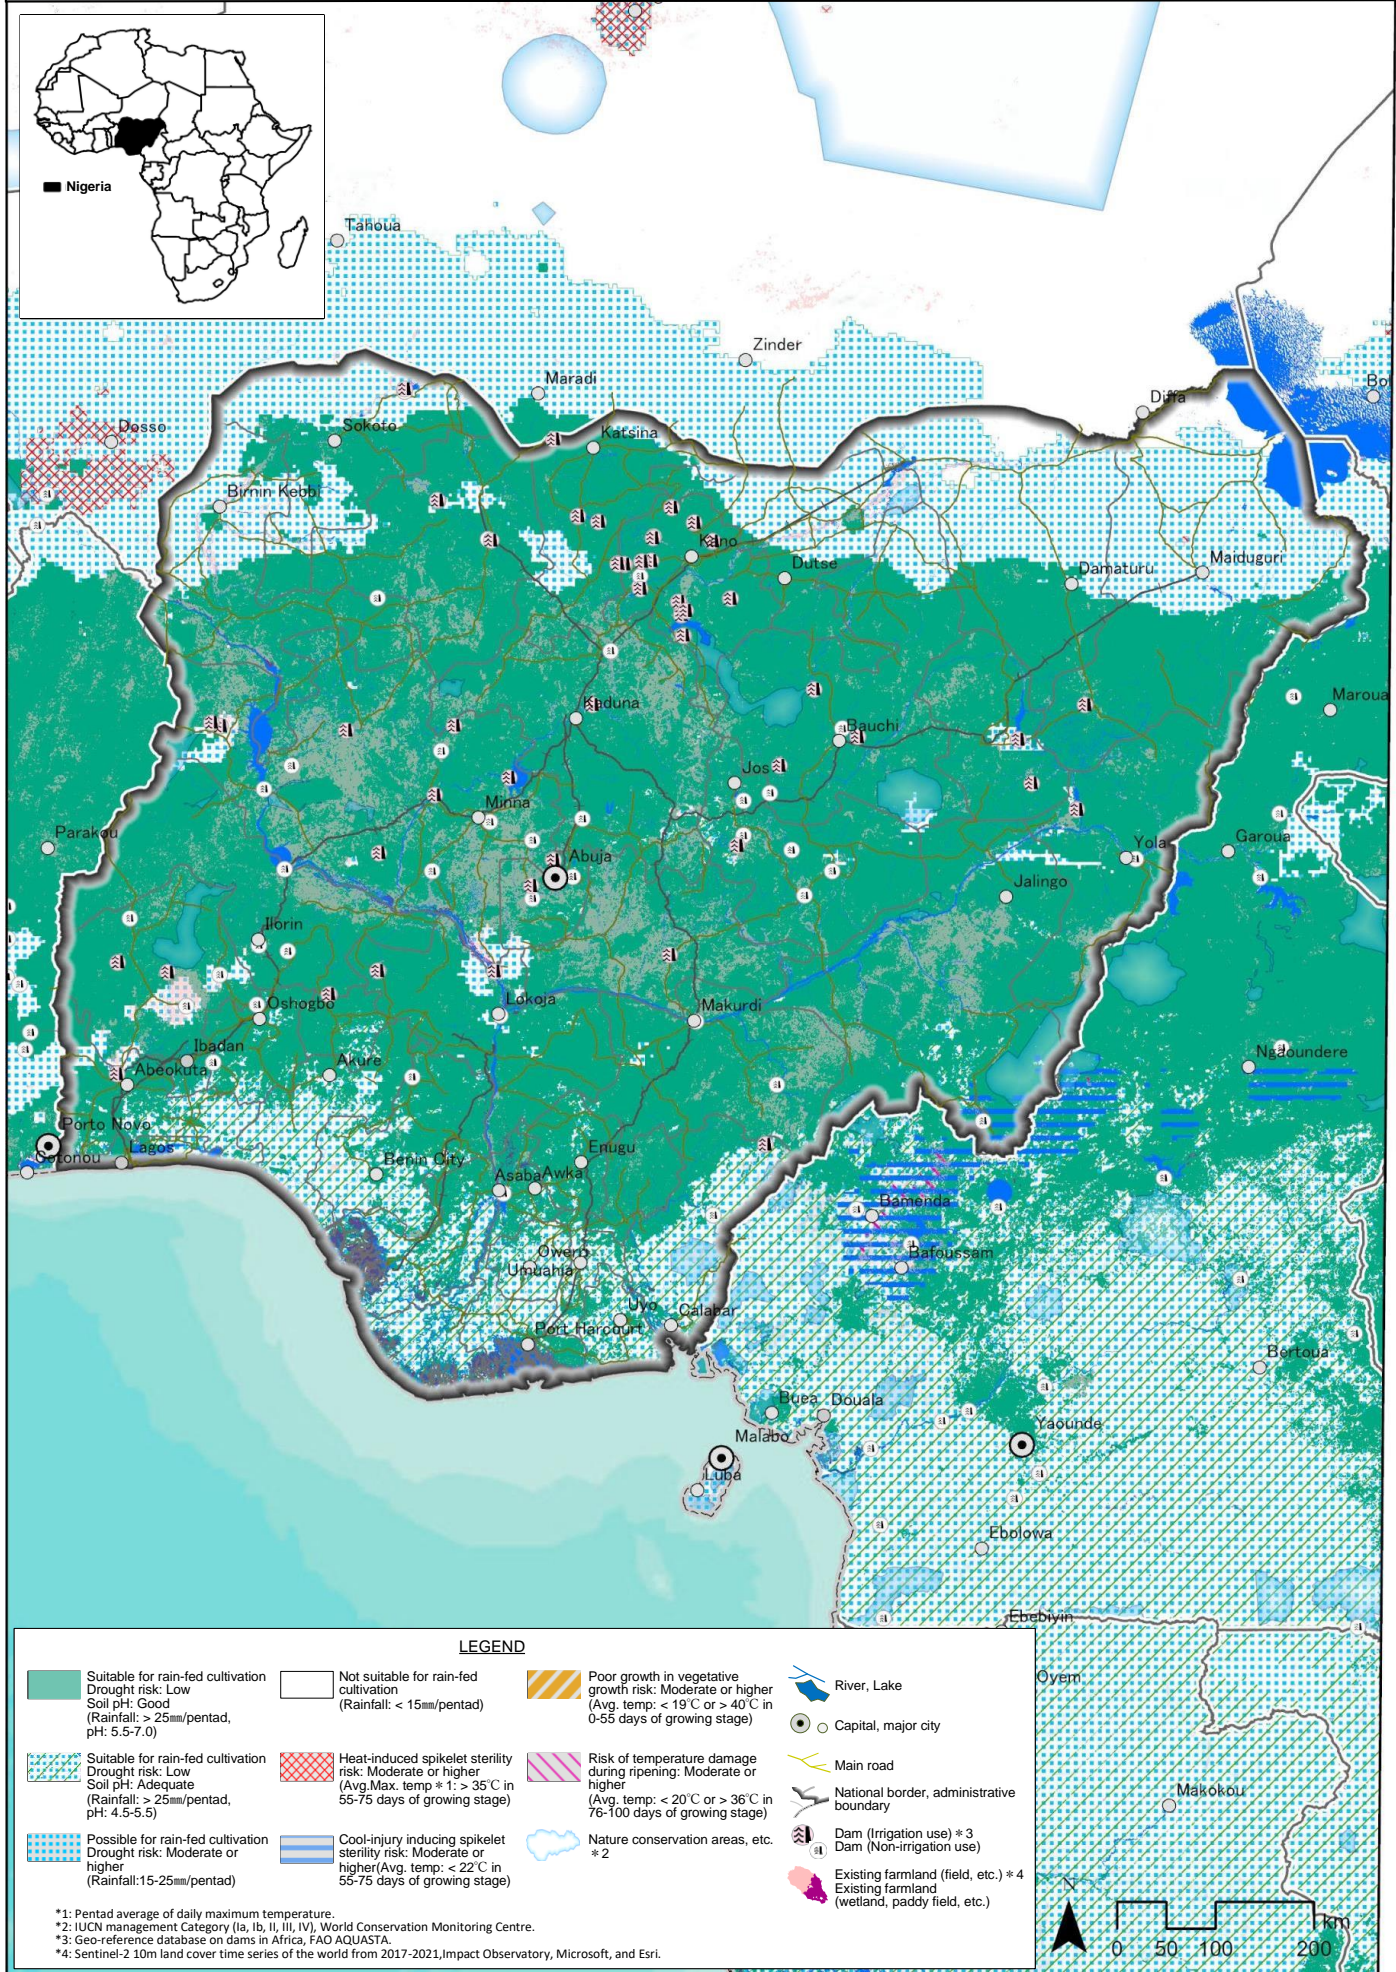

Map of suitable areas for cultivation of upland rice (NERICA) in Republic of Nigeria
 Rainy year 2010 : 1st rainy season sowing

Map of suitable areas for cultivation of upland rice (NERICA) in Republic of Nigeria

Rainy year 2010 : 2nd rainy season sowing

Source: Information collection survey for the expansion of the community-based smallholder irrigation (COBSI) in the Sub-Saharan Africa: final report; Tokyo: Japan International Cooperation Agency; Sanyu Consultants Inc., 2023.2

Map of suitable areas for cultivation of upland rice (NERICA) in Nigeria
Drought year 2015 : 1st rainy season sowing

Source: Information collection survey for the expansion of the community-based smallholder irrigation (COBSI) in the Sub-Saharan Africa: final report; Tokyo: Japan International Cooperation Agency: Sanyu Consultants Inc., 2023.2

Map of suitable areas for cultivation of upland rice (NERICA) in Nigeria

Drought year 2015 : 2nd rainy season sowing