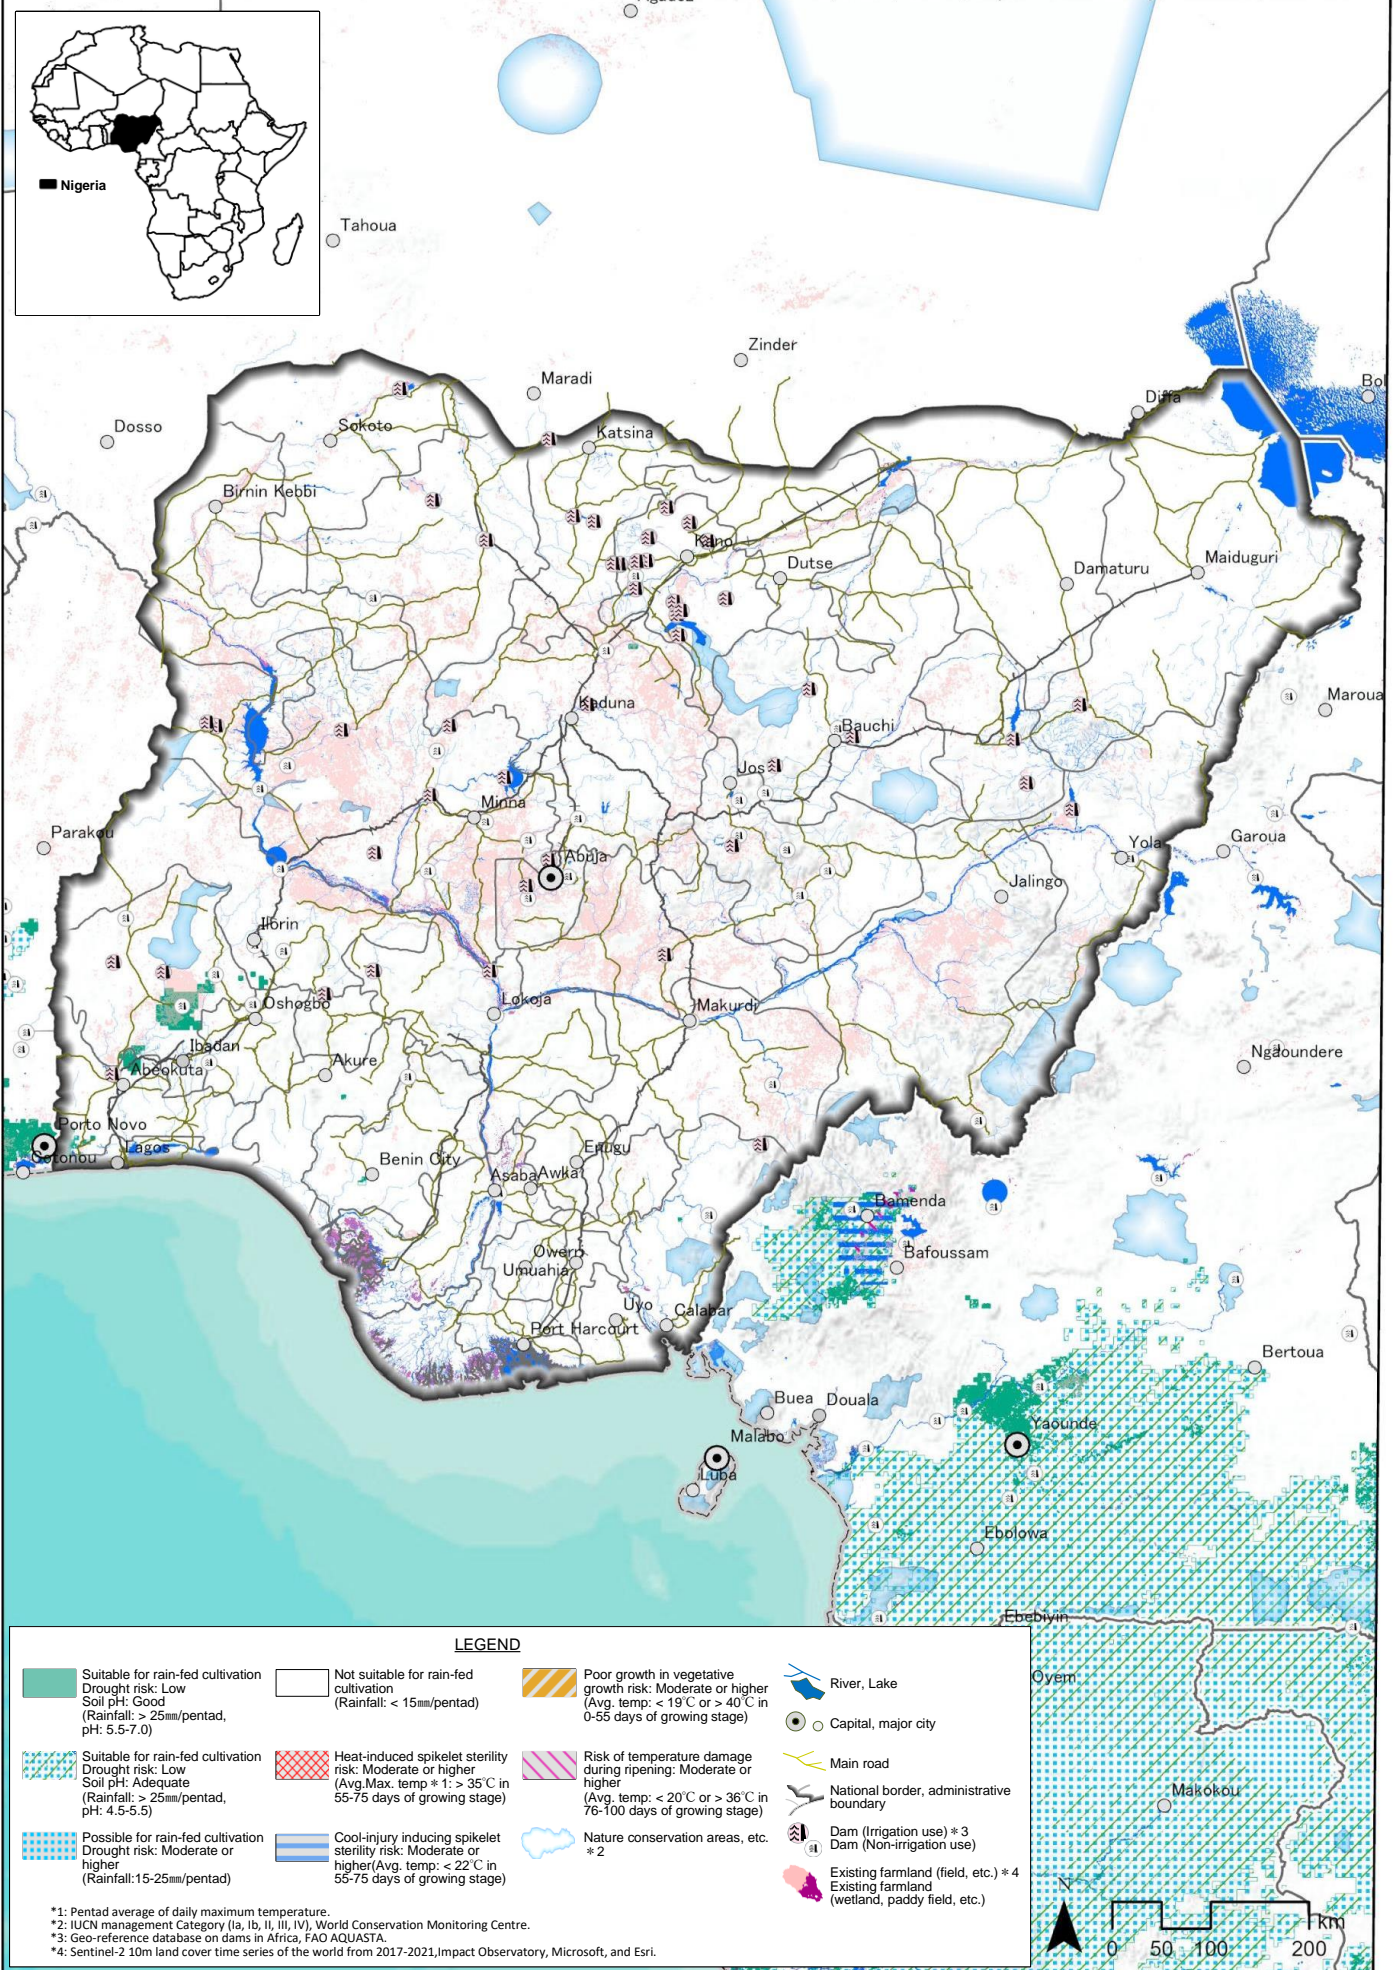

Map of suitable areas for cultivation of upland rice (NERICA) in Republic of Nigeria
 Rainy year 2010 : 1st rainy season sowing

Map of suitable areas for cultivation of upland rice (NERICA) in Republic of Nigeria

Rainy year 2010 : 2nd rainy season sowing

Source: Information collection survey for the expansion of the community-based smallholder irrigation (COBSI) in the Sub-Saharan Africa: final report; Tokyo: Japan International Cooperation Agency; Sanyu Consultants Inc., 2023.2

Map of suitable areas for cultivation of upland rice (NERICA) in Nigeria
Drought year 2015 : 1st rainy season sowing

Source: Information collection survey for the expansion of the community-based smallholder irrigation (COBSI) in the Sub-Saharan Africa: final report; Tokyo: Japan International Cooperation Agency: Sanyu Consultants Inc., 2023.2

Map of suitable areas for cultivation of upland rice (NERICA) in Nigeria

Drought year 2015 : 2nd rainy season sowing